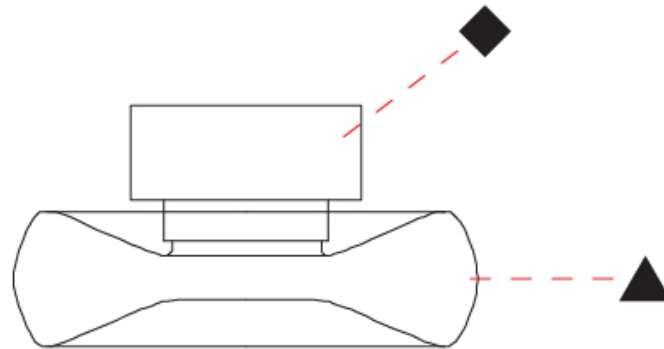

FOLD SURFACE

D142000-

PROJECT	_____
TYPE	_____
SPECIFIER	_____
QUANTITY	_____
DATE	_____

D